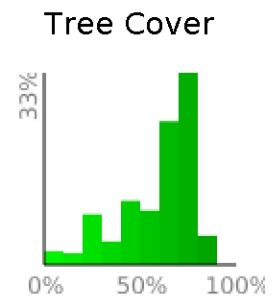

Out

range 3990' to 5735' gain 72' loss 1804' exaggeration 1.9x

Slope Angle (top), Land Cover (middle), Tree Cover (bottom)

Min 3990'
Avg 4666'
Max 5736'
Delta 1746'

Min 1°
Avg 17°
Max 39°

Land Cover

- Forest 93%
- Shrub 4%
- Grassland 2%