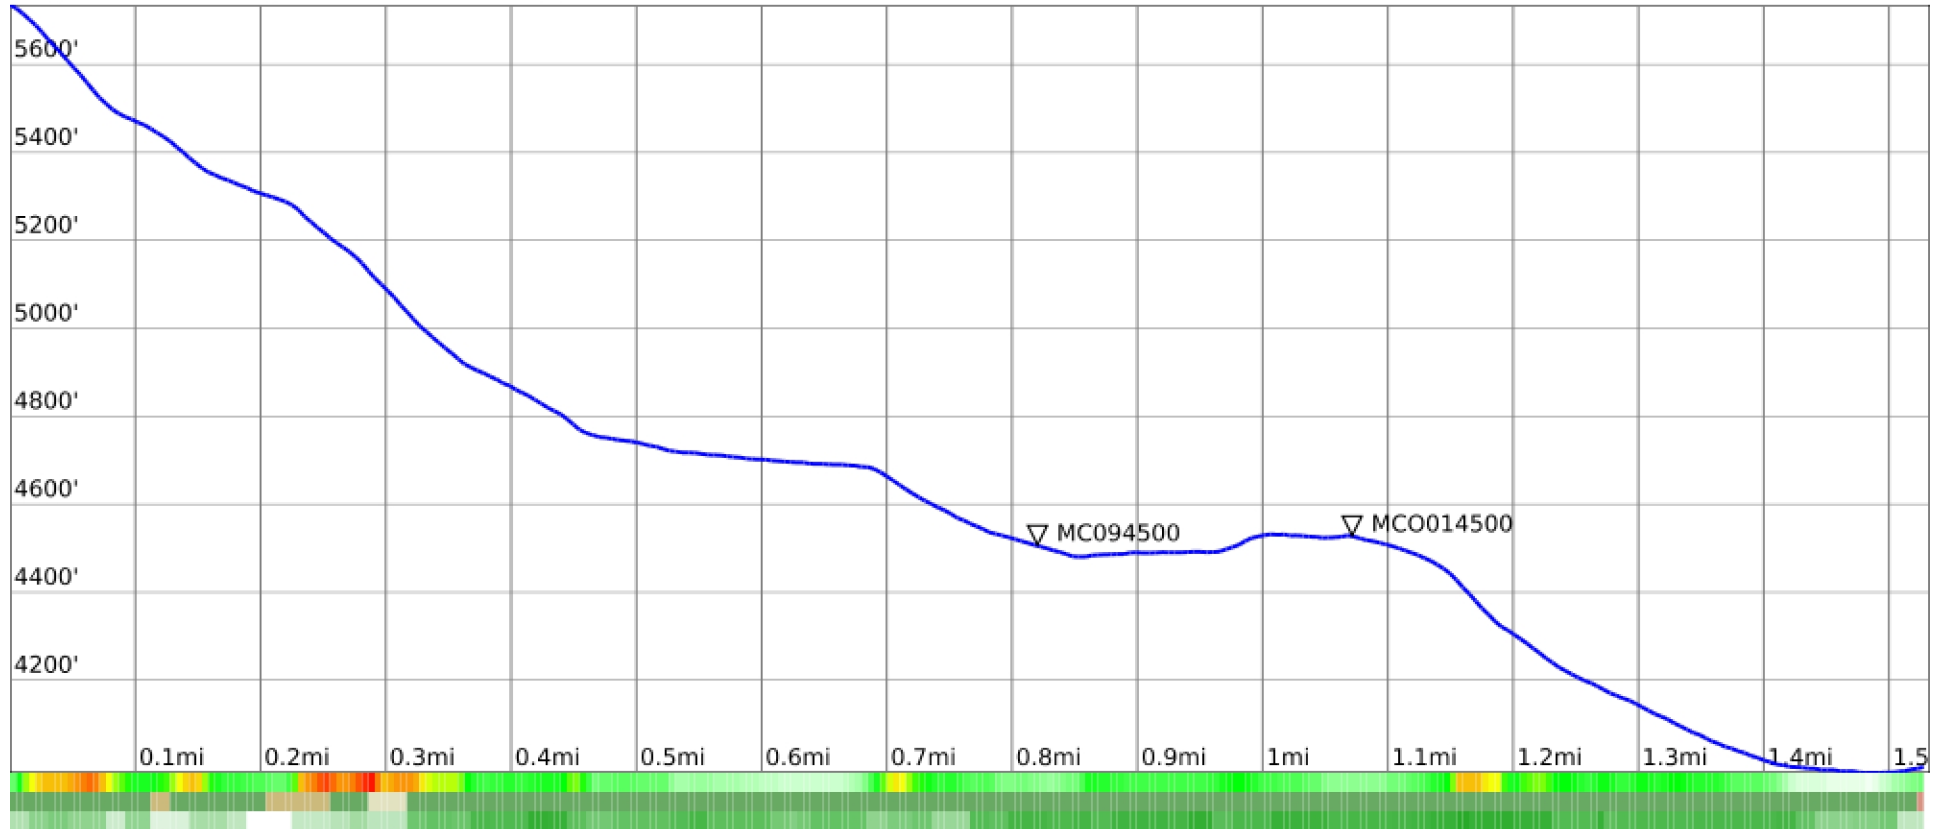

Out

range 3990' to 5735' gain 72' loss 1804' exaggeration 1.9x

Slope Angle (top), Land Cover (middle), Tree Cover (bottom)

Min 3990'
Avg 4666'
Max 5736'
Delta 1746'

Min 1°
Avg 17°
Max 39°

Land Cover

- Forest 93%
- Shrub 4%
- Grassland 2%