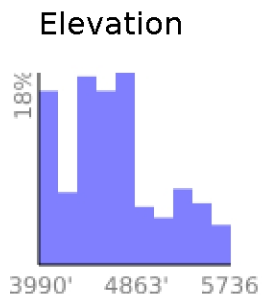

Out

range 3990' to 5735' gain 72' loss 1804' exaggeration 1.9x

Slope Angle (top), Land Cover (middle), Tree Cover (bottom)

Min 3990'
Avg 4666'
Max 5736'
Delta 1746'

Min 1°
Avg 17°
Max 39°

Land Cover

- Forest 93%
- Shrub 4%
- Grassland 2%