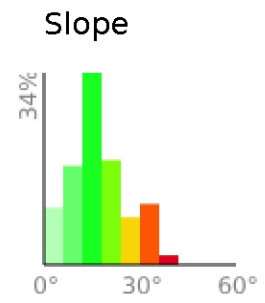

Out

range 3990' to 5735' gain 72' loss 1804' exaggeration 1.9x

Slope Angle (top), Land Cover (middle), Tree Cover (bottom)

Min 3990'
Avg 4666'
Max 5736'
Delta 1746'

Min 1°
Avg 17°
Max 39°

Land Cover

- Forest 93%
- Shrub 4%
- Grassland 2%